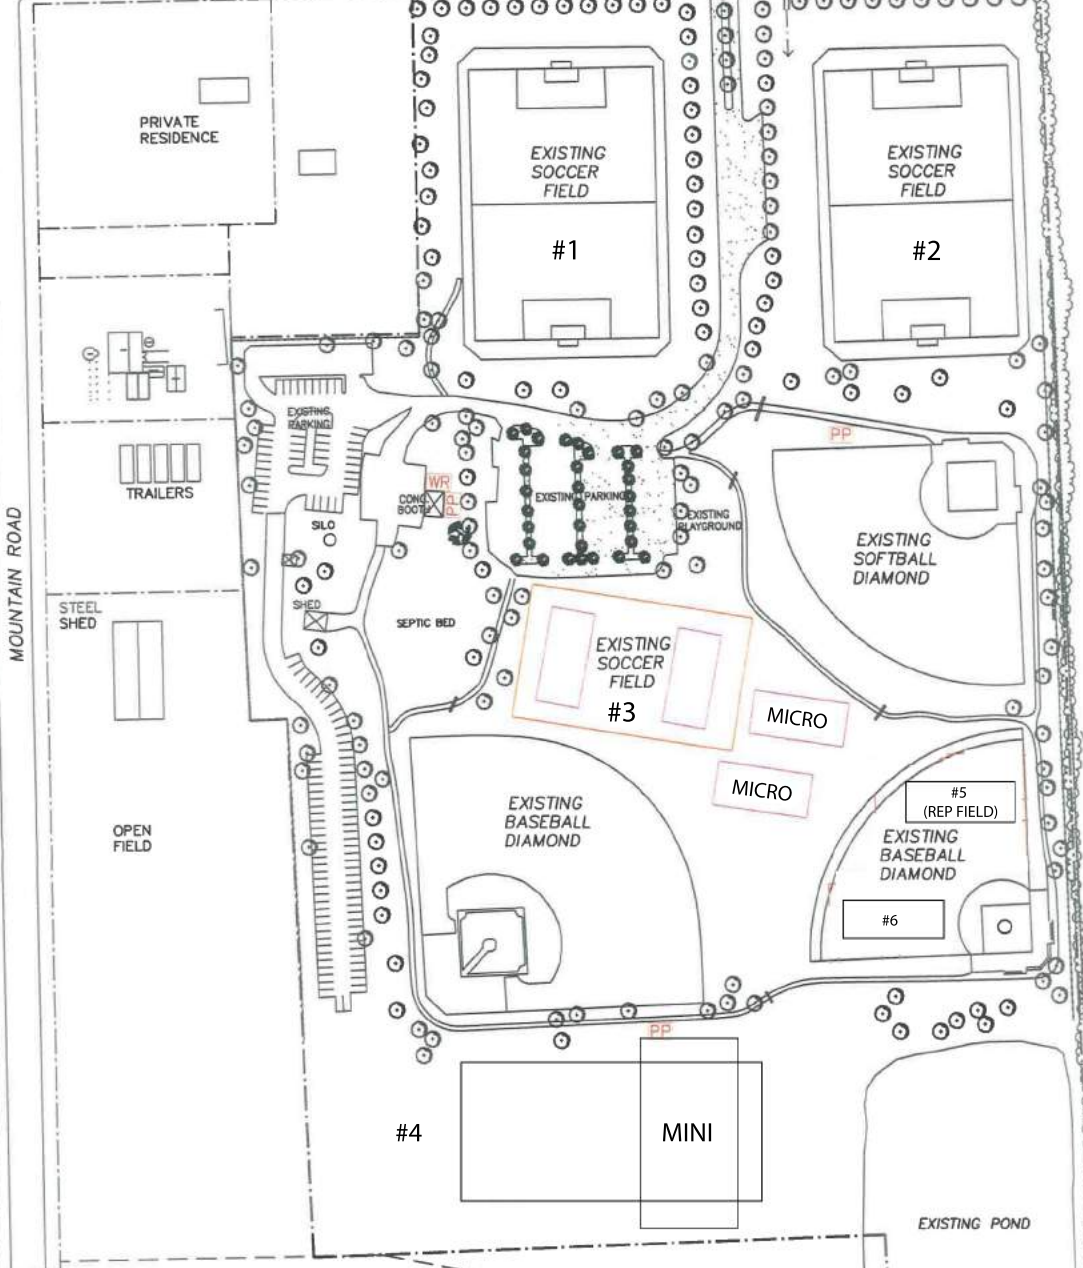

FLY ROAD (REGIONAL ROAD NO. 73)

MOUNTAIN ROAD

VINEYARD

EX. CULVERT

PARK MASTER PLAN

BEAMSVILLE DISTRICT
LIONS CLUB
COMMUNITY PARK

TOWN OF LINCOLN

SCALE: 1:2,000
UPDATED: November 14, 2014

— MICRO
U5 & U6
— MINI